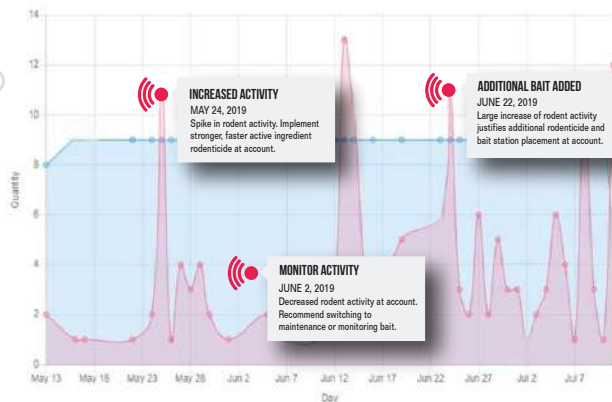

TRY FOR FREE

- subscribe and use for 90 days before being charged!

- A subscription fee of \$15/month is charged per user of Bell Sensing Technologies iQ App.
- Can be used at unlimited accounts and with unlimited devices.
- No monthly charge for Portal access.