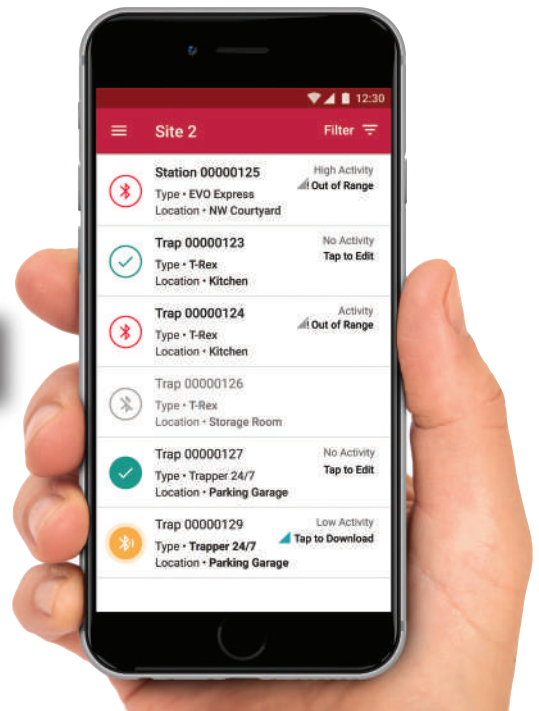

PRODUCTS

POWERED BY  **Bell**
SENSING TECHNOLOGIES®

Protects **EVO EXPRESS** iQ

TRAPPER 24/7 iQ

TRAPPER T-Rex iQ

Protects **EVO AMBUSH** iQ

PMPs purchase products through distribution as usual, and then sign up for data subscription plans at www.BellSensing.com.

TRY FOR FREE

- subscribe and use for 90 days before being charged!

- A subscription fee of \$15/month is charged per user of Bell Sensing Technologies iQ App.
- Can be used at unlimited accounts and with unlimited devices.
- No monthly charge for Portal access.