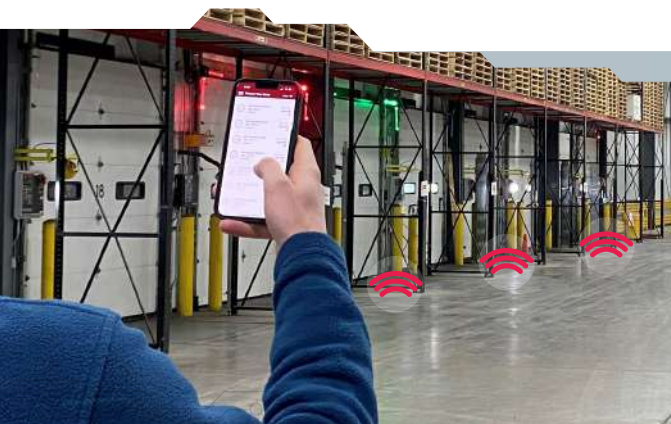

STRONG AND DURABLE

79% TIME SAVINGS!*

Bell Sensing Technologies: Time Study

	# OF DEVICES	MANUAL/VISUAL INSPECTION SERVICE TIME (minutes) (avg.)	iQ SERVICE TIME (minutes) (avg.)	TIME SAVINGS (minutes) (avg.)	% TIME SAVINGS
	175	1:11	0:15	0:56	79%

For information on how the Power of products can enhance your rodent control service and solve problems at your accounts, contact your local Pest Control Distributor or visit www.bellsensing.com.