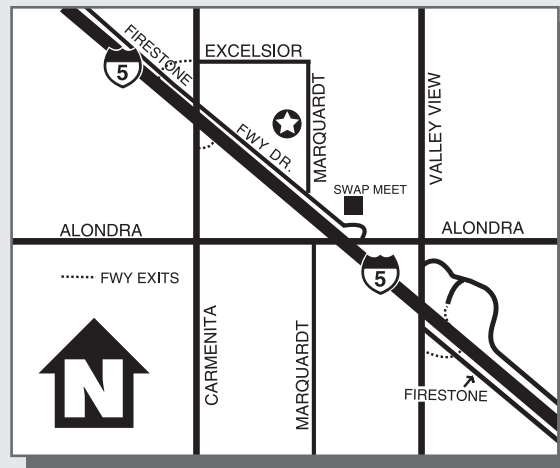

Location

Target Specialty Products
15415 Marquardt Ave.
Santa Fe Springs, CA 90670

SPACE IS LIMITED
Reservation Required

Please complete & return to:
Target Specialty Products
15415 Marquardt Ave.
Santa Fe Springs, CA 90670
Attn: Yalitz Vargas
800-352-3870
Fax 562-802-3296

RSVP by March 23, 2017
Make checks payable to
Target Specialty Products

TARGET Branch 2 Field Rep STUDY PREP COURSE

Company: _____

Address: _____

City: _____ State: _____ Zip: _____

Phone: ( ) _____ Fax: ( ) _____

Email: _____

Target Specialty Products is committed to your privacy. We will never share, rent or sell your information in accordance with our privacy policy which is located online at www.target-specialty.com/privacy.

NAME OF REGISTRANT: _____ **$129 per person**

Enclosed is my payment of $ _____ for _____ people

☐ Check ☐ Amex/Visa/MC/Discover Card# _____

Signature _____ Exp. _____ V-Code _____