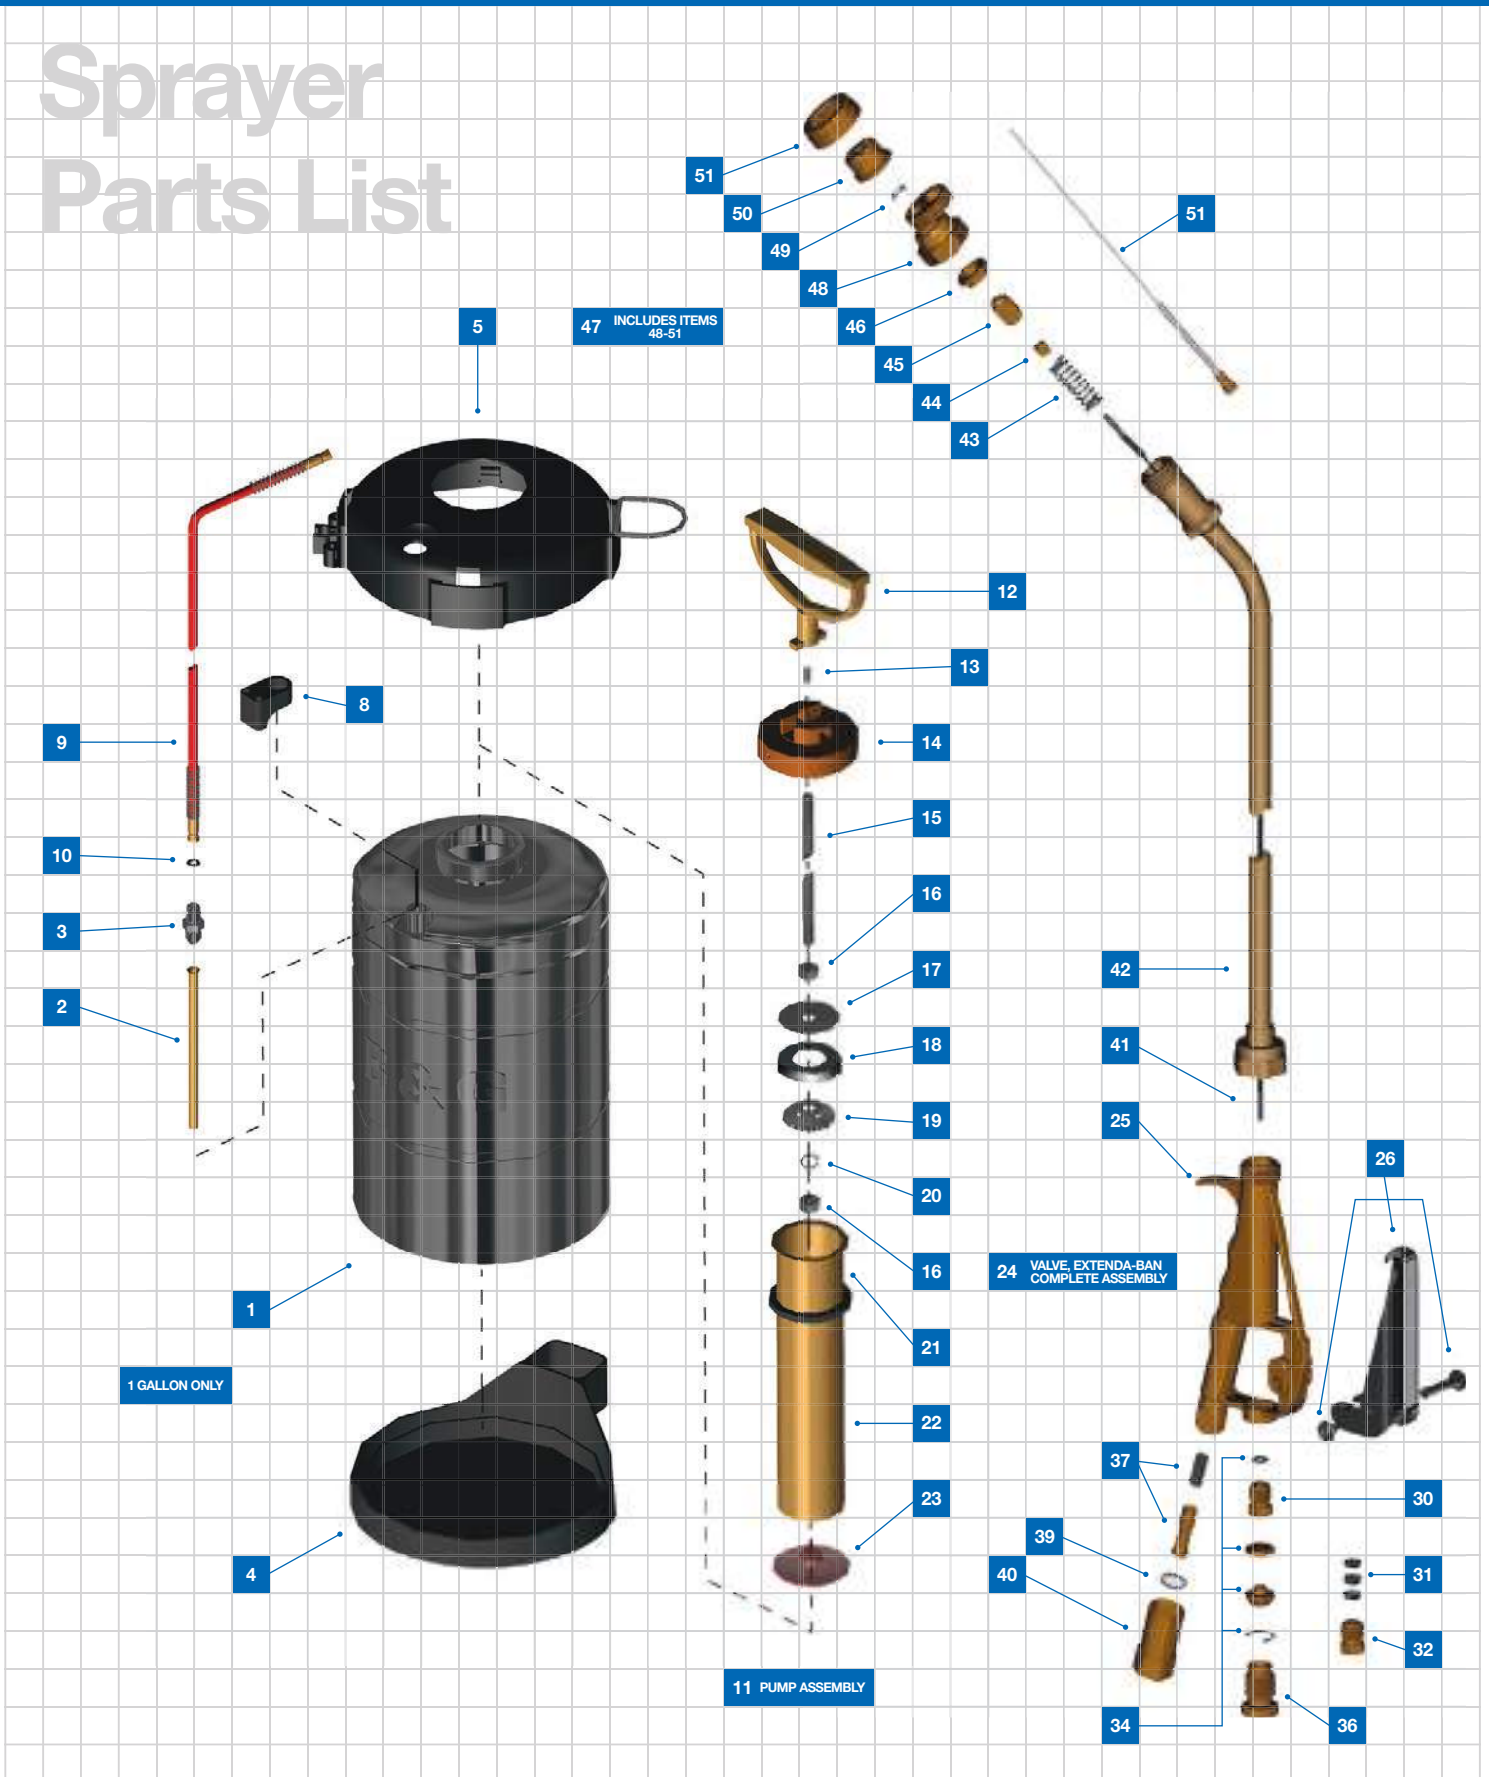

Sprayer Parts List

ITEM#	PART #	ORDER #	DESCRIPTION
1	T-50	22024800	Tank (1/2 Gallon)
	T-100	22025000	Tank (1 Gallon)
	T-200	22025100	Tank (2 Gallon)
	T-300	22025200	Tank (3 Gallon)
	T-500	22025250	Tank (5 Liter)
2	HS-297	22025600	Tube, Siphon (1/2 Gallon)
	OS-297	22025700	Tube, Siphon (1 Gallon)
	TS-297	22025800	Tube, Siphon (2 Gallon)
	THS-297-01	22025901	Tube, Siphon (3 Gallon)
	FS-297	22025950	Tube, Siphon (5 Liter)
3	HA-298	22025300	Adapter, Hose
4	TB-1	22049477	Bottom, Tank (1 Gallon Only)
5	TT-1	22049476	Top, Tank (1 Gallon Only)
8	5700-H	22049475	Holder, Tip (Not used with Item 5)
9	D-50	22030100	Hose, 4 ft., red
	D-51-P	22030400	Washer, Hose
	PH-265	22026900	Pump Assembly (1/2 Gallon)
	PO-265	22027000	Pump Assembly (1 Gallon)
11	PF-265	22027125	Pump Assembly (2 Gallon & 5 Liter)
	PT-265	22027100	Pump Assembly (3 Gallon)
	P-275	22029800	Handle, Pump
13	P-276	22029900	Spring, Pump Lock
14	P-274	22029700	Cap, Pump
15	PH-273	22029400	Rod, Plunger (1/2 Gallon)
	PO-273	22029500	Rod, Plunger (1 Gallon)
	PF-273	22029650	Rod, Plunger (2 Gallon & 5 Liter)
	PT-273	22029600	Rod, Plunger (3 Gallon)
16	P-269-SS	22028250	Nut, Plunger
	P-272	22029200	Plate, Back
18	NP-277	22029000	Cup, Polypropylene
	NP-271	22028800	Cup, Leather
19	NP-270	22028600	Plate, Cup Spreader
20	P-269A	22028400	Washer, Lock
21	P-268	22028000	Gasket, Pump
22	PH-267	22027400	Tube, Pump (1/2 Gallon)
	PO-267	22027500	Tube, Pump (1 Gallon)
	PF-267	22027650	Tube, Pump (2 Gallon & 5 Liter)

ITEM#	PART #	ORDER #	DESCRIPTION
22	PT-267	22027600	Tube, Pump (3 Gallon)
23	PV-266	22027200	Valve, Check
24	120	22042101	Valve, Extenda-Ban 9" (less tip)
	220	22042203	Valve, Extenda-Ban 18" (less tip)
	420	22042778	Valve, Extenda-Ban 24" (less tip)
25	VB-147	22044450	Valve Body Kit
26	VT-140	22042800	Trigger, Valve Housing, Screw
30	PN-150-2	22042455	Nut, Packing
30A	PN-150-1	22042454	(1999 - 2000) Nut, Packing
31	VP-151	22045099	Packing, Valve
32	PN-150	22044900	Nut, Packing (Prior to 1999)
34	AS-148	22044500	Adjusting Screw, Lock nut, Snap ring
36	SL-162	22046700	Nut, Safety Lock
37	MS-145-50	22043800	Strainer, 50 Mesh Support, Strainer
39	NG-146	22044200	Gasket, Nylon
40	SA-143	22043400	Housing, Strainer
41	VC-152	22045300	Cable, Valve 9"
	VC-153	22045400	Cable, Valve 18"
	VC-163	22045450	Cable, Valve 24"
42	VE-154	22045500	Extension, Brass 9"
	VE-155	22045600	Extension, Brass 18"
43	VE-164	22045650	Extension, Brass 24"
	VE-154-SS	22045510	Extension, Stainless Steel 9"
44	VE-155-SS	22045610	Extension, Stainless Steel 18"
	VE-164-SS	22045710	Extension, Stainless Steel 24"
43	VS-156	22045700	Spring, Seat Stem
44	SSL-157	22045900	Nut, Seat Stem
45	SS-158	22046100	Stem, Seat
46	SP-159	22046300	Gasket, Soft Seat
47	5850-CC	22049466	B&G 4 Way C&C Tip Assembly (Parts 48-51)
	5850	22049451	Tip Assembly (No C&C)
48	9751-M	22049300	Holder, B&G 4 Way C&C Tip
49	4190	22034700	Gasket, Viton®
50	5800-CC	22049467	Tip, B&G 4 Way C&C
	5800	22049452	Tip only (No C&C)
51	4596	22034500	Retainer, Tip
52	5700-B	22049200	Extension, Crack & Crevice