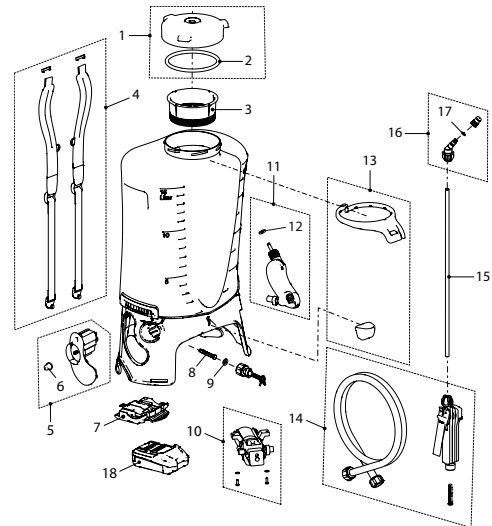

REB 15 AC1

Performance characteristic

- 1 – 3 bar
- 4 h / 90 litres*
- 18 V Li-Power / 2.0 Ah
- Battery < 80 min

* approx. 1.5 bar / spraying

REB 15 AC1, backpack sprayer (15 litres) incl. battery pack and charger EU		12070701	220130
Accessories (Pictures see page 80 ff)			
Vario Gun, stepless variable one-hand operation from spray to jet		11558501	100821
Telescopic tube 0.45 - 0.9 m, plastic/aluminium		11659001-SB	030098
Spray hood oval, compression fitting		11871101	110066
Spray hood round, ø12.5 cm, compression fitting		11864801	110042
Biofilter for the use of home-made spray mixtures		11475701	100593
Gasket set, No 2,8,9,12,17		12014301	720395
No	Spare parts		
1	Lid ø137 mm	10397202-SB	151007
3	Filter screen	77009699-SB	151038
4	Carrying belt (pair)	11923401	113722
5	Electronic	12075801	151205
6	Potentiometer knob, minimum order qty. 5 pcs	11922701	720883
7	Battery fixing plate	12075501	151106
10	Pump and motor	12017801	720456
11	Air vessel	12017901	720470
13	Spray tube holder	11934001	113951
14	Trigger valve with hose 1.3 m, G1/2"-G1/2"	11637602-SB	710525
15	Spray tube 50 cm straight, brass	11310402	710297
16	Adjustable nozzle 1.7 mm, plastic-brass	11889601	040943
18	Battery pack 18 V Li-Power / 2.0 Ah *	12070301	150871
	Charger SC 30, 230-240 V, EU - plug type C *	12074501	150949

REB 15 AC1

Performance characteristic

- 0.5 – 3 bar
- 4 h / 90 litres*
- 18 V Li-Power / 2.0 Ah
- Battery < 80 min

* approx. 1.5 bar / spraying

REB 15 AC1, backpack sprayer (15 litres) incl. battery pack and charger EU		12070801	220147
Accessories and spare parts see REC 15 AC1 page 35 ff)			

* Further information about the battery packs (2.0 - 10.0 Ah) and chargers, see page 9 and 81