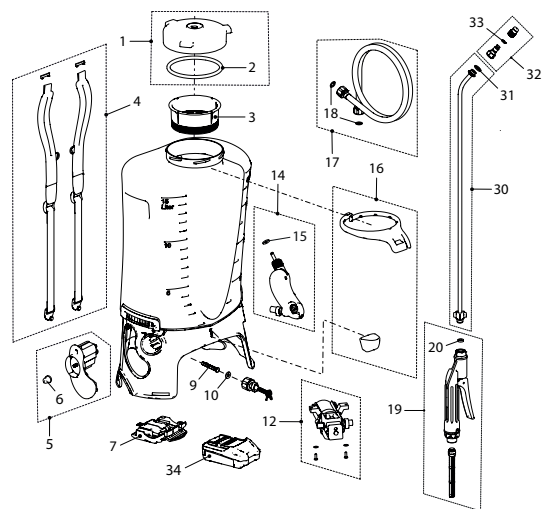

REB 15 AC1

Performance characteristic

- 1 – 3 bar
- 4 h / 90 litres*
- 18 V Li-Power / 2.0 Ah
- Battery < 80 min

* approx. 1.5 bar / spraying

REB 15 AC1, backpack sprayer (15 litres) incl. battery pack and charger EU		12070701	220130
Accessories (Pictures see page 80 ff)			
Vario Gun, stepless variable one-hand operation from spray to jet		11558501	100821
Telescopic tube 0.45 - 0.9 m, plastic/aluminium		11659001-SB	030098
Spray hood oval, compression fitting		11871101	110066
Spray hood round, ø12.5 cm, compression fitting		11864801	110042
Biofilter for the use of home-made spray mixtures		11475701	100593
Gasket set, No 2,8,9,12,17		12014301	720395
No	Spare parts		
1	Lid ø137 mm	10397202-SB	151007
3	Filter screen	77009699-SB	151038
4	Carrying belt (pair)	11923401	113722
5	Electronic	12075801	151205
6	Potentiometer knob, minimum order qty. 5 pcs	11922701	720883
7	Battery fixing plate	12075501	151106
10	Pump and motor	12017801	720456
11	Air vessel	12017901	720470
13	Spray tube holder	11934001	113951
14	Trigger valve with hose 1.3 m, G1/2"-G1/2"	11637602-SB	710525
15	Spray tube 50 cm straight, brass	11310402	710297
16	Adjustable nozzle 1.7 mm, plastic-brass	11889601	040943
18	Battery pack 18 V Li-Power / 2.0 Ah *	12070301	150871
	Charger SC 30, 230-240 V, EU - plug type C *	12074501	150949

REB 15 AC1

Performance characteristic

- 0.5 – 3 bar
- 4 h / 90 litres*
- 18 V Li-Power / 2.0 Ah
- Battery < 80 min

* approx. 1.5 bar / spraying

REB 15 AC1, backpack sprayer (15 litres) incl. battery pack and charger EU		12070801	220147
Accessories and spare parts see REC 15 AC1 page 35 ff)			

* Further information about the battery packs (2.0 - 10.0 Ah) and chargers, see page 9 and 81