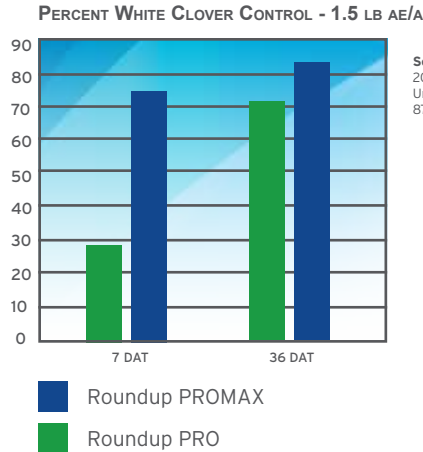

■ More Concentrated

- Roundup PROMAX is formulated as a potassium (K+) salt. The smaller K+ - salt molecule allows a 33% higher concentration of glyphosate in every gallon.
- Roundup PROMAX contains 4.5 lbs. acid equivalent (a.e.) per gallon vs. only 3.0 lbs a.e. per gallon in older 41% IPA Salt Formulations.
- The new 1.67 gallon jug of Roundup PROMAX makes up to 142 gallons of spray solution at the annual weed use rate of 1.5 oz, per gallon or 106 gallons at the 2.0 oz per gallon rate recommended for perennial weeds, brush and vines.
- Additional surfactant is not required or recommended.

■ **30 Minute Rainfast Warranty**

- The unique surfactant system used in Roundup PROMAX allows faster leaf penetration and gets the weed killing power you need into the plant in as little as 30 minutes. That's half the time of the old Roundup PRO. So Monsanto offers a 30 minute rainfast warranty to back you up. Performance the imitators are still trying to match.

■ **Consistent Performance**

FASTER VISUAL SYMPTOMS - IMPROVED PERFORMANCE - CONSISTENT WEED CONTROL

IMPROVED PERFORMANCE VS. OLD ROUNDUP PRO

Source: University Field Trial 2007D01004, Southern Illinois University, applied June 14, 2007, 87 GPA spray volume.

- Faster leaf penetration also means the maximum amount of weed killing power gets down into the roots in as little as 24 hrs. You'll see faster visual symptoms and the consistent weed control you've come to know and trust with Roundup®. Choose Roundup PROMAX and worry less about the weather, poor results and costly callbacks.