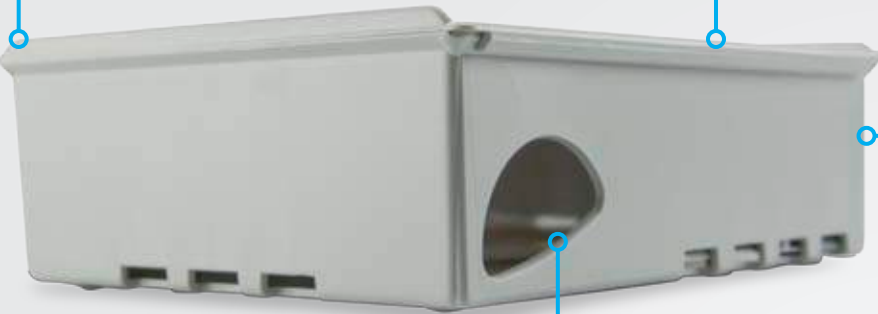

☒ Disposable Glue Trap

- Simply dispose of trap when full.
- Hands never touch pests.
- No cleanup needed. Sanitary.

PRO GRADE PERFORMANCE

Durable polystyrene construction.
Easy to clean and user friendly.
Virtually indestructible.
Safe and economical.