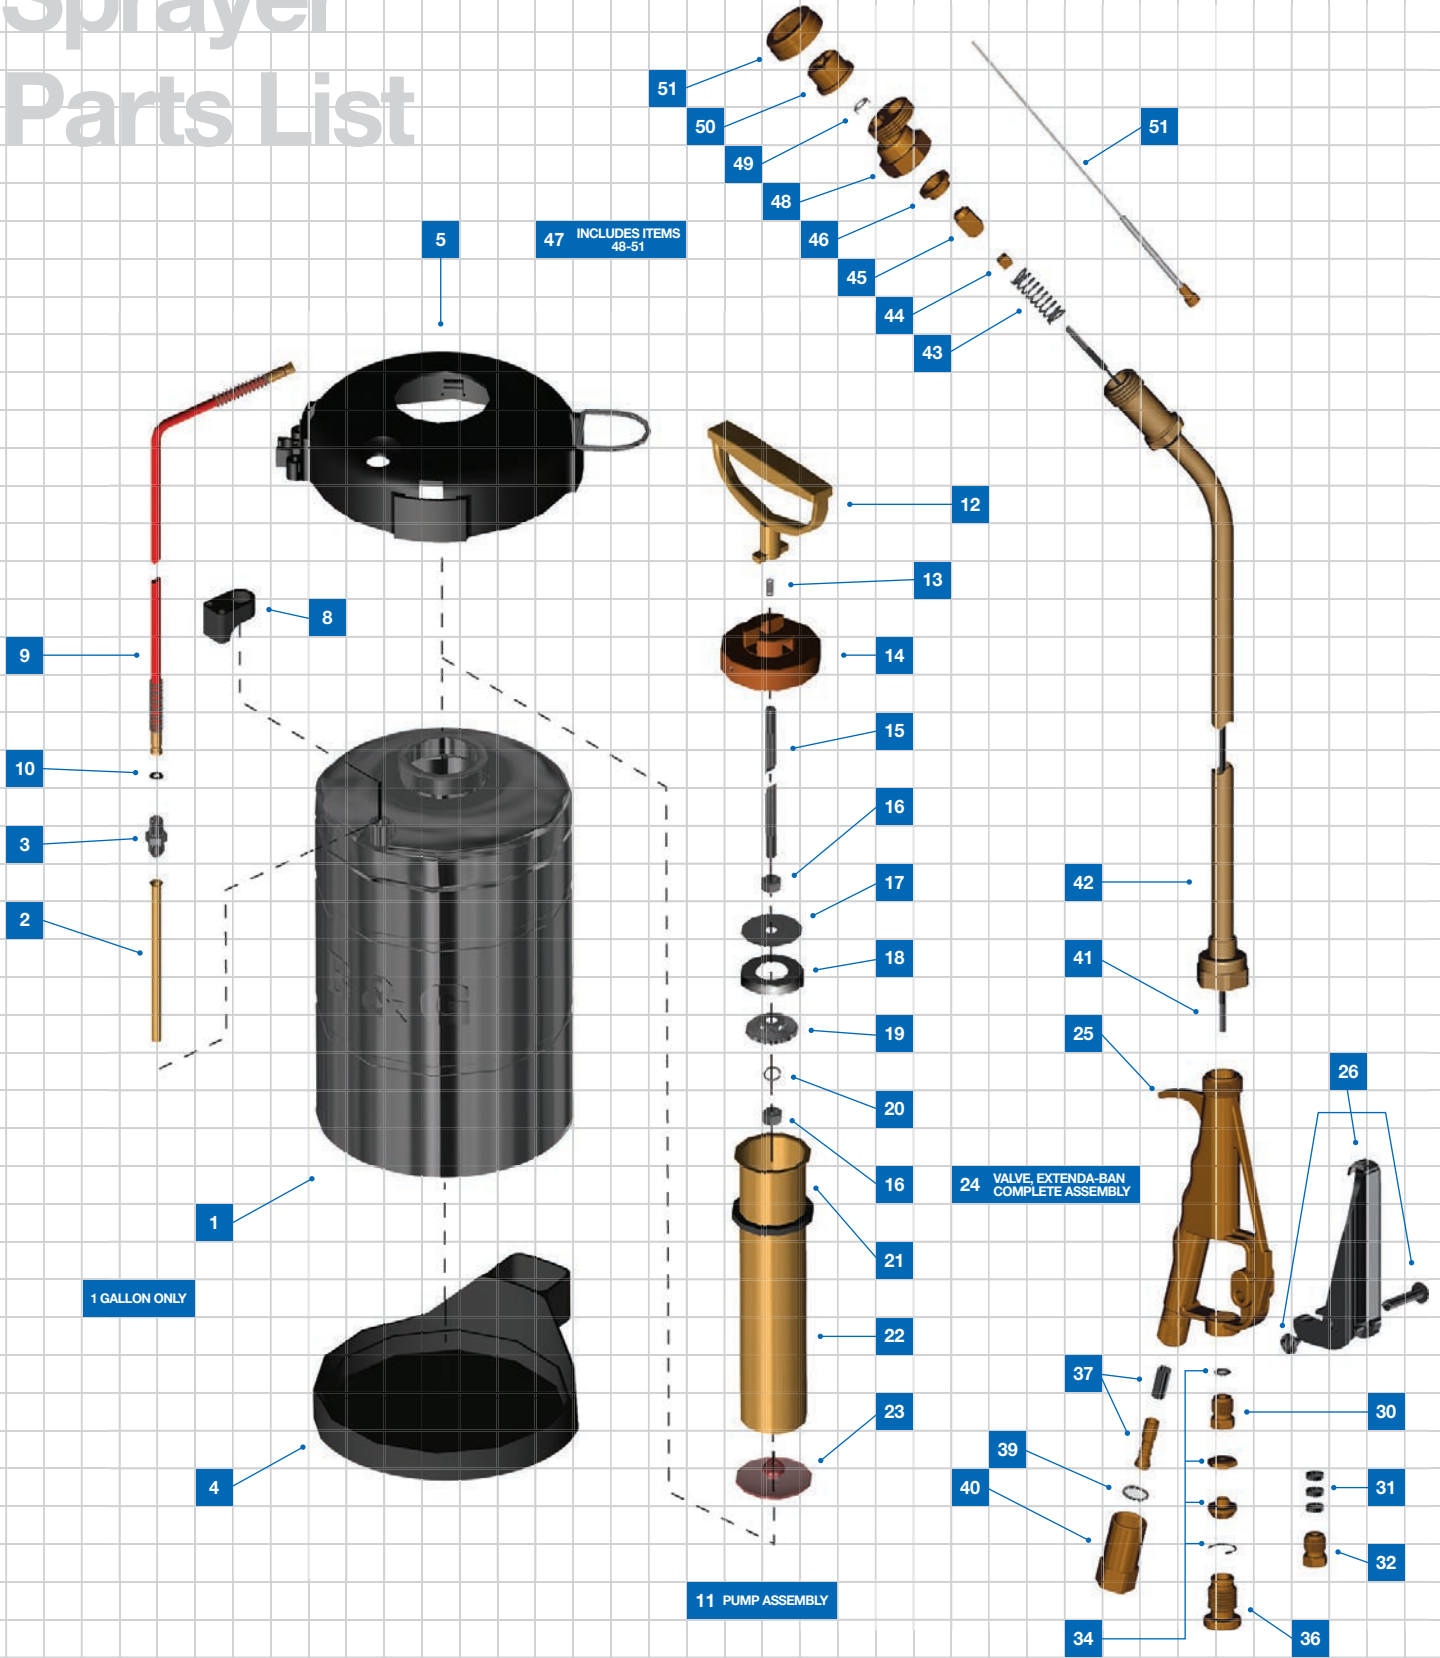

Sprayer Parts List

ITEM#	PART #	ORDER #	DESCRIPTION
1	T-50	22024800	Tank (1/2 Gallon)
	T-100	22025000	Tank (1 Gallon)
	T-200	22025100	Tank (2 Gallon)
	T-300	22025200	Tank (3 Gallon)
	T-500	22025250	Tank (5 Liter)
2	HS-297	22025600	Tube, Siphon (1/2 Gallon)
	OS-297	22025700	Tube, Siphon (1 Gallon)
	TS-297	22025800	Tube, Siphon (2 Gallon)
	THS-297-01	22025901	Tube, Siphon (3 Gallon)
	FS-297	22025950	Tube, Siphon (5 Liter)
3	HA-298	22025300	Adapter, Hose
4	TB-1	22049477	Bottom, Tank (1 Gallon Only)
5	TT-1	22049476	Top, Tank (1 Gallon Only)
8	5700-H	22049475	Holder, Tip (Not used with Item 5)
9	D-50	22030100	Hose, 4 ft., red
10	D-51-P	22030400	Washer, Hose
11	PH-265	22026900	Pump Assembly (1/2 Gallon)
	PO-265	22027000	Pump Assembly (1 Gallon)
	PF-265	22027125	Pump Assembly (2 Gallon & 5 Liter)
	PT-265	22027100	Pump Assembly (3 Gallon)
12	P-275	22029800	Handle, Pump
13	P-276	22029900	Spring, Pump Lock
14	P-274	22029700	Cap, Pump
15	PH-273	22029400	Rod, Plunger (1/2 Gallon)
	PO-273	22029500	Rod, Plunger (1 Gallon)
	PF-273	22029650	Rod, Plunger (2 Gallon & 5 Liter)
	PT-273	22029600	Rod, Plunger (3 Gallon)
16	P-269-SS	22028250	Nut, Plunger
17	P-272	22029200	Plate, Back
18	NP-277	22029000	Cup, Polypropylene
	NP-271	22028800	Cup, Leather
19	NP-270	22028600	Plate, Cup Spreader
20	P-269A	22028400	Washer, Lock
21	P-268	22028000	Gasket, Pump
22	PH-267	22027400	Tube, Pump (1/2 Gallon)
	PO-267	22027500	Tube, Pump (1 Gallon)
	PF-267	22027650	Tube, Pump (2 Gallon & 5 Liter)