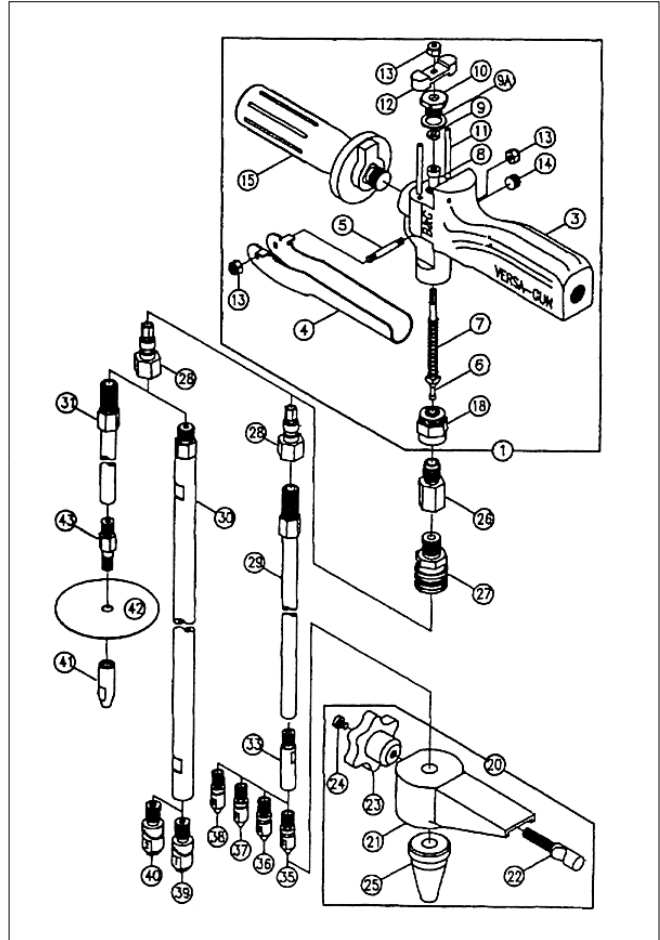

VERSAGUN TOOLS PRIOR TO 2005

Versatool 2000

Versatool 480 and Soil Rodder 488

VERSAGUN TERMITE TOOLS

Repair Parts List

#	<u>Computer #</u>	<u>Description</u>
1	22067500	Valve, Versagun Termite
2	22067530	Valve, Versagun 200
3	22067505	Body, Versagun
4	22067515	Trigger, Versagun
5	22067516	Pin, Trigger
6	22067507	Stem, Shutoff
7	22067508	Spring, Shutoff
8	22067509	Spacer, Spring
9	22067510	Gland, Packing
9A	22067517	Washer (not shown)
10	22067511	Screw, Packing
11	22067512	Pin, Actuator
12	22067513	Block, Actuator
13	22067514	Locknut
14	22071285	Plug, Pipe 1/8 NPT
16	22067501	Tip, 2 gpm
17	22067502	Tip, 3 gpm
18	22067503	Adapter, 1/2-20
19	22067504	Adapter, 1325 Tip Cap
20	22071716	Cone Seal Assembly
21	22071776	Foot Ram Weldment
22	22017381	Bolt , Lock
23	22071380	Knob, Lock
24	22071045	Screw, Retaining (#10-24X.25)
25	22071715	Seal, Cone
26	95122354	Adapter, Quick Connect

#	<u>Computer #</u>	<u>Description</u>
27	95122356	Socket, Quick Connect
28	95122355	Plug, Quick Connect
29	22071940	Pipe, Slab 7/16" x 40
30	22071378	Pipe, Soil 5/8" x 46"
31	22071912	Pipe, Slab 7/16" x 12"
32	22071970	Shaft, Slabjet
33	22071950	Valve, Check (480)
34	22071955	Valve, Check (Slabjet)
35	22071389	Tip, Slab 360°, 1 gpm
36	22071390	Tip, Slab 360°, 2 gpm
37	22071643	Tip, Slab 180°, 1 gpm
38	22071642	Tip, Slab 180°, 2 gpm
39	22071694	Tip, Soil 180°, 1 gpm
40	22071695	Tip, Soil 180°, 2 gpm
41	22060300	Tip, Void
42	22060850	Guard, Splash
43	22071640	Adapter, Male
44	20002001	Body, Foam Head
45	22051231	Valve, Air Check
46	20002010	Screen, Foam
47	20002005	Adapter, Foam Slab Pipe
48	20002015	Pipe, Foam 7/16" x 16"
49	22070725	Gauge, 0-160 psi
50	22058653	Nipple, Hex 3/8 NPT
51	22058662	Strainer
52	22067528	Fitting, Garden Hose
53	22067527	Washer, Garden Hose