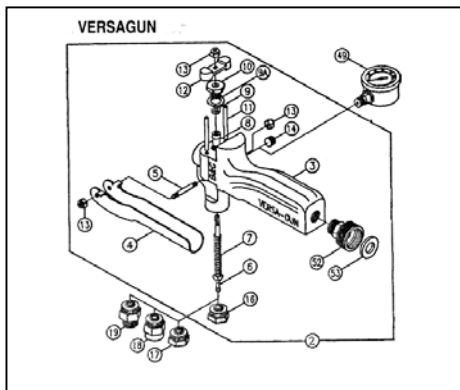

VERSAGUN TOOLS PRIOR TO 2005

Versatool 2000

Versatool 480 and Soil Rodder 488

VERSAGUN TERMITE TOOLS

Repair Parts List

#	<u>Computer #</u>	<u>Description</u>
1	22067500	Valve, Versagun Termite
2	22067530	Valve, Versagun 200
3	22067505	Body, Versagun
4	22067515	Trigger, Versagun
5	22067516	Pin, Trigger
6	22067507	Stem, Shutoff
7	22067508	Spring, Shutoff
8	22067509	Spacer, Spring
9	22067510	Gland, Packing
9A	22067517	Washer (not shown)
10	22067511	Screw, Packing
11	22067512	Pin, Actuator
12	22067513	Block, Actuator
13	22067514	Locknut
14	22071285	Plug, Pipe 1/8 NPT
16	22067501	Tip, 2 gpm
17	22067502	Tip, 3 gpm
18	22067503	Adapter, 1/2-20
19	22067504	Adapter, 1325 Tip Cap
20	22071716	Cone Seal Assembly
21	22071776	Foot Ram Weldment
22	22017381	Bolt , Lock
23	22071380	Knob, Lock
24	22071045	Screw, Retaining (#10-24X.25)
25	22071715	Seal, Cone
26	95122354	Adapter, Quick Connect

#	<u>Computer #</u>	<u>Description</u>
27	95122356	Socket, Quick Connect
28	95122355	Plug, Quick Connect
29	22071940	Pipe, Slab 7/16" x 40
30	22071378	Pipe, Soil 5/8" x 46"
31	22071912	Pipe, Slab 7/16" x 12"
32	22071970	Shaft, Slabjet
33	22071950	Valve, Check (480)
34	22071955	Valve, Check (Slabjet)
35	22071389	Tip, Slab 360°, 1 gpm
36	22071390	Tip, Slab 360°, 2 gpm
37	22071643	Tip, Slab 180°, 1 gpm
38	22071642	Tip, Slab 180°, 2 gpm
39	22071694	Tip, Soil 180°, 1 gpm
40	22071695	Tip, Soil 180°, 2 gpm
41	22060300	Tip, Void
42	22060850	Guard, Splash
43	22071640	Adapter, Male
44	20002001	Body, Foam Head
45	22051231	Valve, Air Check
46	20002010	Screen, Foam
47	20002005	Adapter, Foam Slab Pipe
48	20002015	Pipe, Foam 7/16" x 16"
49	22070725	Gauge, 0-160 psi
50	22058653	Nipple, Hex 3/8 NPT
51	22058662	Strainer
52	22067528	Fitting, Garden Hose
53	22067527	Washer, Garden Hose