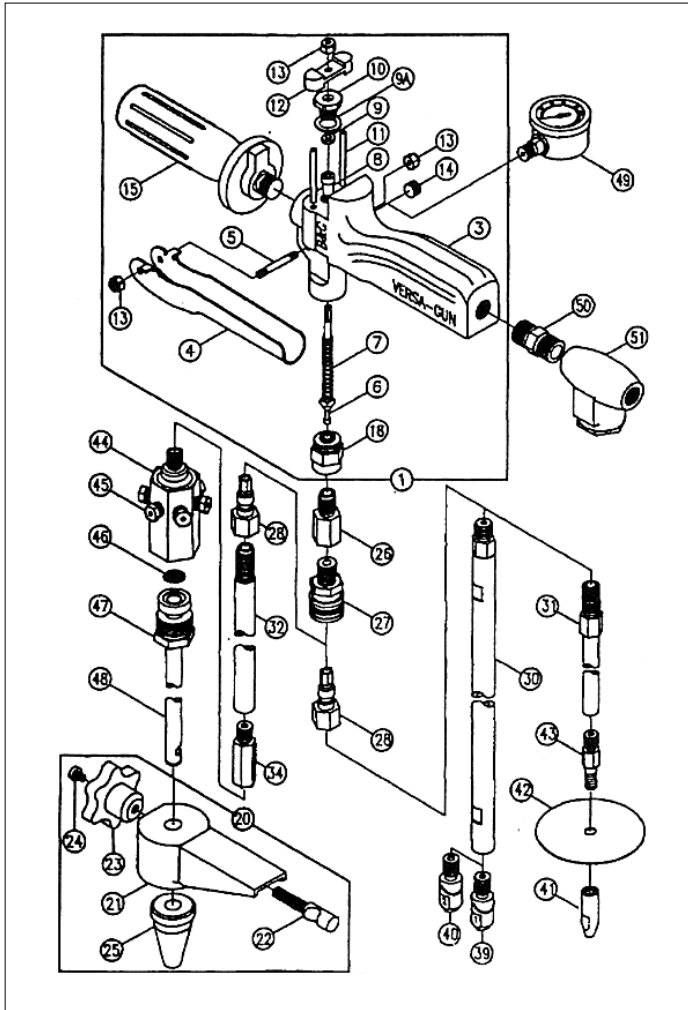

VERSAGUN TOOLS PRIOR TO 2005

Versatool 2000

Versatool 480 and Soil Rodder 488

VERSAGUN TERMITE TOOLS

Repair Parts List

#	<u>Computer #</u>	<u>Description</u>
1	22067500	Valve, Versagun Termite
2	22067530	Valve, Versagun 200
3	22067505	Body, Versagun
4	22067515	Trigger, Versagun
5	22067516	Pin, Trigger
6	22067507	Stem, Shutoff
7	22067508	Spring, Shutoff
8	22067509	Spacer, Spring
9	22067510	Gland, Packing
9A	22067517	Washer (not shown)
10	22067511	Screw, Packing
11	22067512	Pin, Actuator
12	22067513	Block, Actuator
13	22067514	Locknut
14	22071285	Plug, Pipe 1/8 NPT
16	22067501	Tip, 2 gpm
17	22067502	Tip, 3 gpm
18	22067503	Adapter, 1/2-20
19	22067504	Adapter, 1325 Tip Cap
20	22071716	Cone Seal Assembly
21	22071776	Foot Ram Weldment
22	22017381	Bolt , Lock
23	22071380	Knob, Lock
24	22071045	Screw, Retaining (#10-24X.25)
25	22071715	Seal, Cone
26	95122354	Adapter, Quick Connect

#	<u>Computer #</u>	<u>Description</u>
27	95122356	Socket, Quick Connect
28	95122355	Plug, Quick Connect
29	22071940	Pipe, Slab 7/16" x 40
30	22071378	Pipe, Soil 5/8" x 46"
31	22071912	Pipe, Slab 7/16" x 12"
32	22071970	Shaft, Slabjet
33	22071950	Valve, Check (480)
34	22071955	Valve, Check (Slabjet)
35	22071389	Tip, Slab 360°, 1 gpm
36	22071390	Tip, Slab 360°, 2 gpm
37	22071643	Tip, Slab 180°, 1 gpm
38	22071642	Tip, Slab 180°, 2 gpm
39	22071694	Tip, Soil 180°, 1 gpm
40	22071695	Tip, Soil 180°, 2 gpm
41	22060300	Tip, Void
42	22060850	Guard, Splash
43	22071640	Adapter, Male
44	20002001	Body, Foam Head
45	22051231	Valve, Air Check
46	20002010	Screen, Foam
47	20002005	Adapter, Foam Slab Pipe
48	20002015	Pipe, Foam 7/16" x 16"
49	22070725	Gauge, 0-160 psi
50	22058653	Nipple, Hex 3/8 NPT
51	22058662	Strainer
52	22067528	Fitting, Garden Hose
53	22067527	Washer, Garden Hose