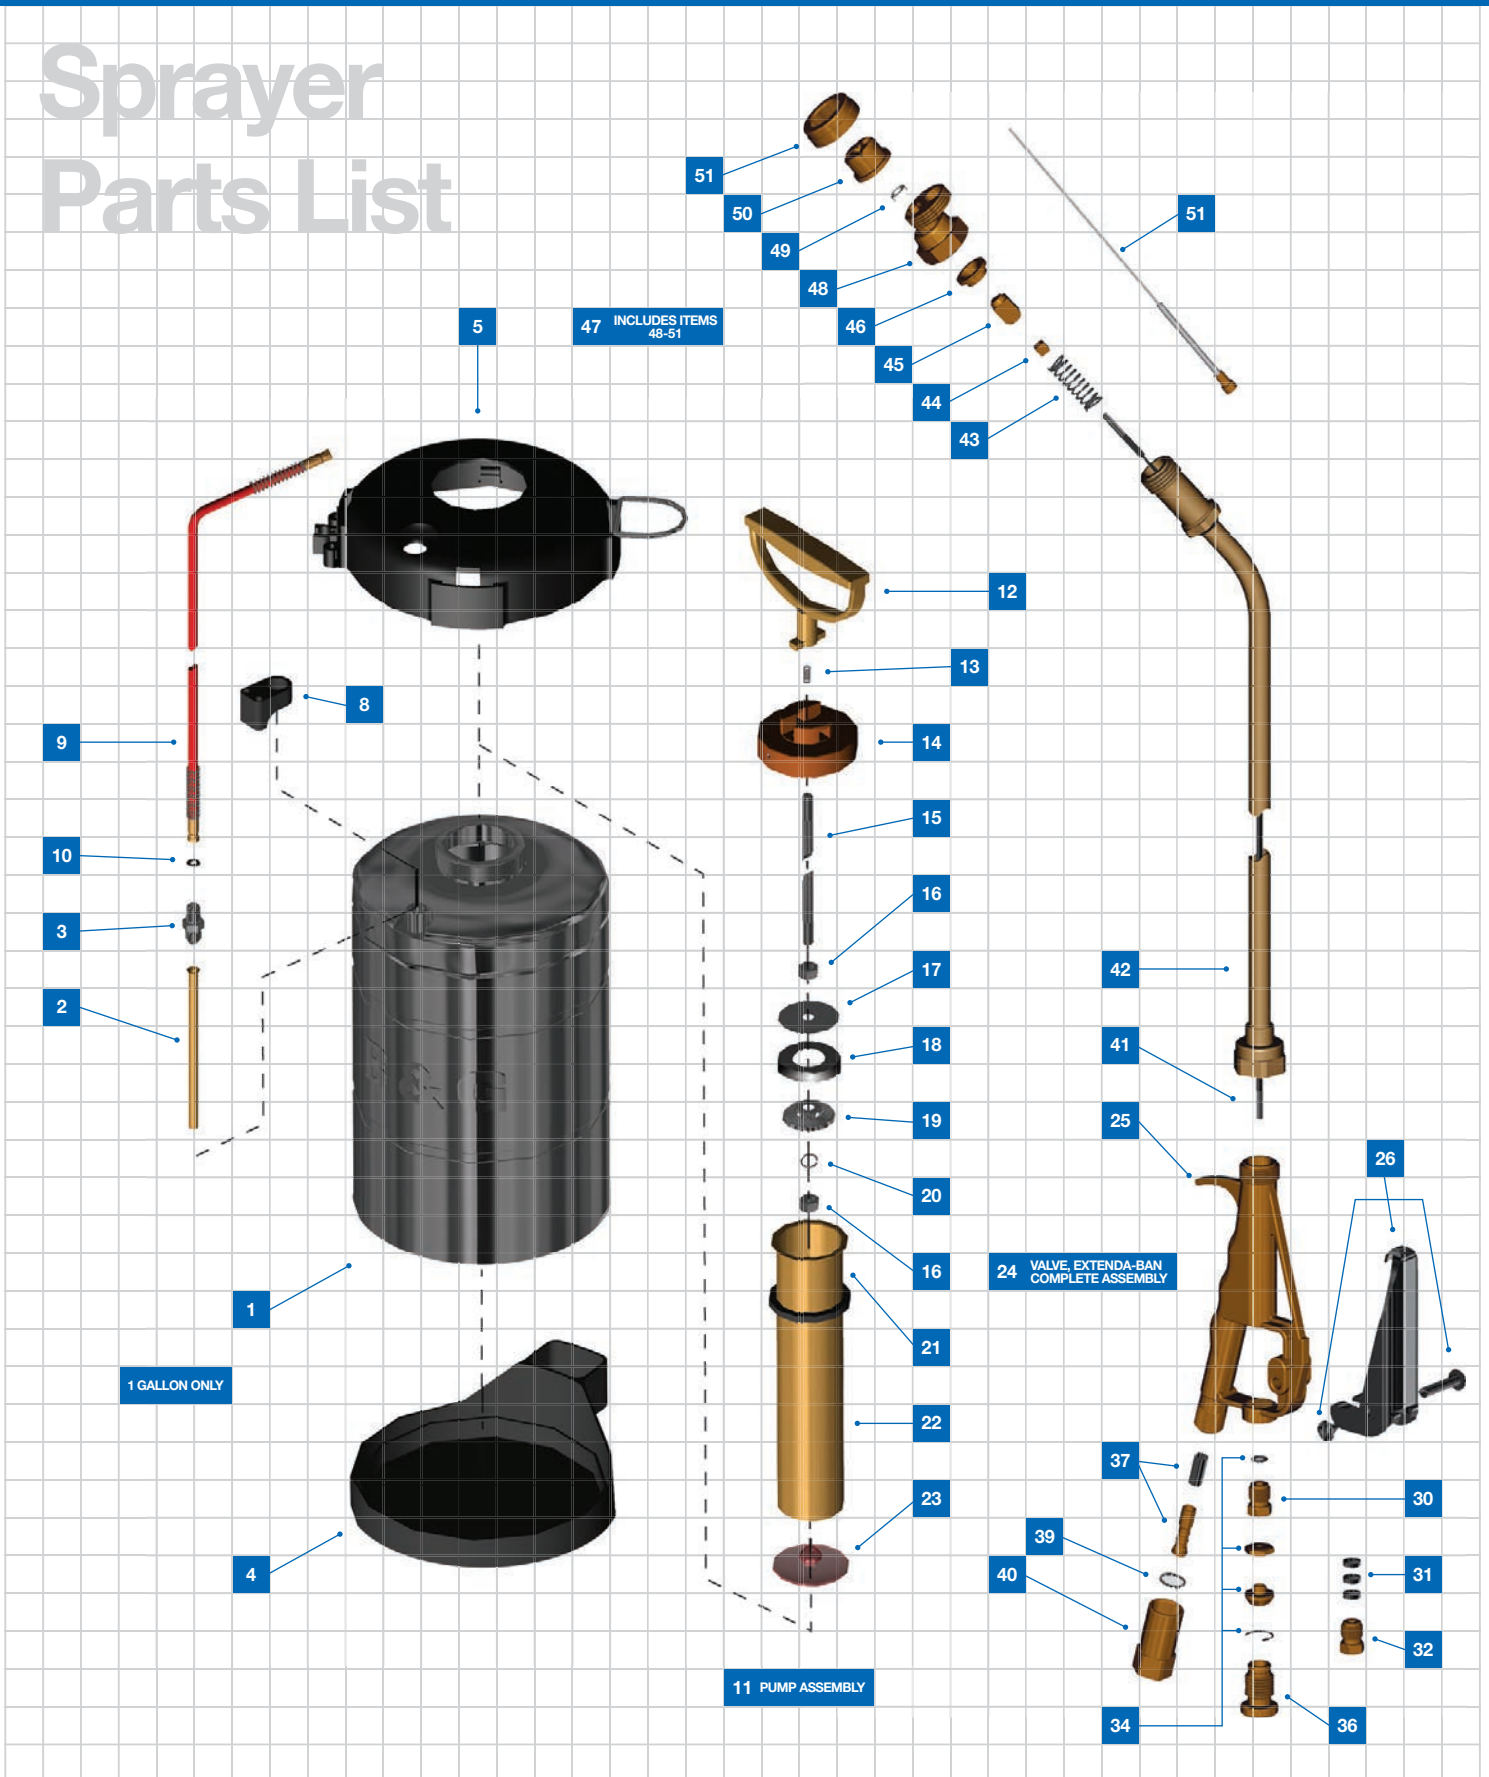

# Sprayer Parts List

ITEM#	PART #	ORDER #	DESCRIPTION
1	T-50	22024800	Tank (1/2 Gallon)
	T-100	22025000	Tank (1 Gallon)
	T-200	22025100	Tank (2 Gallon)
	T-300	22025200	Tank (3 Gallon)
	T-500	22025250	Tank (5 Liter)
2	HS-297	22025600	Tube, Siphon (1/2 Gallon)
	OS-297	22025700	Tube, Siphon (1 Gallon)
	TS-297	22025800	Tube, Siphon (2 Gallon)
	THS-297-01	22025901	Tube, Siphon (3 Gallon)
	FS-297	22025950	Tube, Siphon (5 Liter)
3	HA-298	22025300	Adapter, Hose
4	TB-1	22049477	Bottom, Tank (1 Gallon Only)
5	TT-1	22049476	Top, Tank (1 Gallon Only)
8	5700-H	22049475	Holder, Tip (Not used with Item 5)
9	D-50	22030100	Hose, 4 ft., red
10	D-51-P	22030400	Washer, Hose
11	PH-265	22026900	Pump Assembly (1/2 Gallon)
	PO-265	22027000	Pump Assembly (1 Gallon)
	PF-265	22027125	Pump Assembly (2 Gallon & 5 Liter)
	PT-265	22027100	Pump Assembly (3 Gallon)
12	P-275	22029800	Handle, Pump
13	P-276	22029900	Spring, Pump Lock
14	P-274	22029700	Cap, Pump
15	PH-273	22029400	Rod, Plunger (1/2 Gallon)
	PO-273	22029500	Rod, Plunger (1 Gallon)
	PF-273	22029650	Rod, Plunger (2 Gallon & 5 Liter)
	PT-273	22029600	Rod, Plunger (3 Gallon)
16	P-269-SS	22028250	Nut, Plunger
17	P-272	22029200	Plate, Back
18	NP-277	22029000	Cup, Polypropylene
	NP-271	22028800	Cup, Leather
19	NP-270	22028600	Plate, Cup Spreader
20	P-269A	22028400	Washer, Lock
21	P-268	22028000	Gasket, Pump
22	PH-267	22027400	Tube, Pump (1/2 Gallon)
	PO-267	22027500	Tube, Pump (1 Gallon)
	PF-267	22027650	Tube, Pump (2 Gallon & 5 Liter)