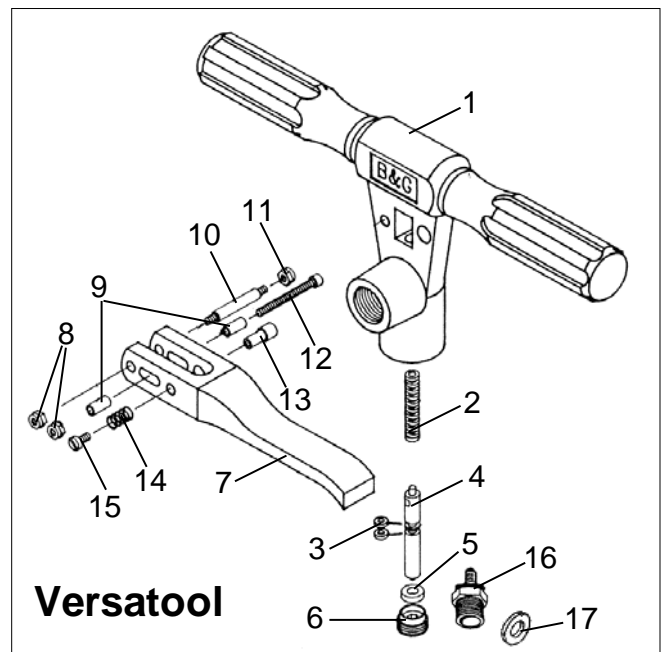

Versagun Valve – 700 Series

#	Order #	Description
Valve	11007406	Valve assembly
1	22067514	Locknut
2	22067513	Actuator block
3	22067511	Packing screw
4	22067517	Sealing washer
5	22067510	Packing gland
6	22067512	Actuator pin
7	22067509	Spring spacer
8	22067514	Locknut
9	22071285	Pipe plug 1/8" NPT
10	22067506	Versagun handle
11	22067516	Trigger pin
12	22067505	Versagun body
13	22067514	Locknut
14	22067515	Versagun trigger
15	22024410	Shutoff spring
16	22067507	Shutoff stem
17	22067503	Adapter 1/2
18	22067526	Hose fitting
19	22067527	Hose fitting washer
20	22070725	0-160 psi gauge
21	22067518	Adapter
22	95144402	Threaded washer
Kit	22067554	Valve Rebuild Kit (includes 1, 4, 17)

Versatool Valve – 700 Series

#	Part	Order #	Description
Valve	-----	11007407	Valve assembly
1	1544	22071644	Valve body
2	VT-618	22059700	Spring rod
3	1-1964	33000090	O-Ring
4	VT-619	22059800	Valve rod
5	VT-621A	22060000	Seat gasket
6	VT-622A	22060100	Seat gasket holder
7	VT-611	22059000	Valve trigger
8	TN-45	22040500	Hex nut
9	1138	22071038	Spacer
10	VT-609	22058800	Trigger pin
11	TN-45	22040500	Hex nut
12	VT-612	22059100	Rod screw
13	VT-615	22059400	Trigger lock
14	VT-616	22059500	Trigger lock spring
15	VT-617	22059600	Trigger lock screw
16	-----	22067518	Adapter
17	-----	95144402	Threaded washer
Kit	-----	22067554	Valve Rebuild Kit (includes 1, 4, 17)