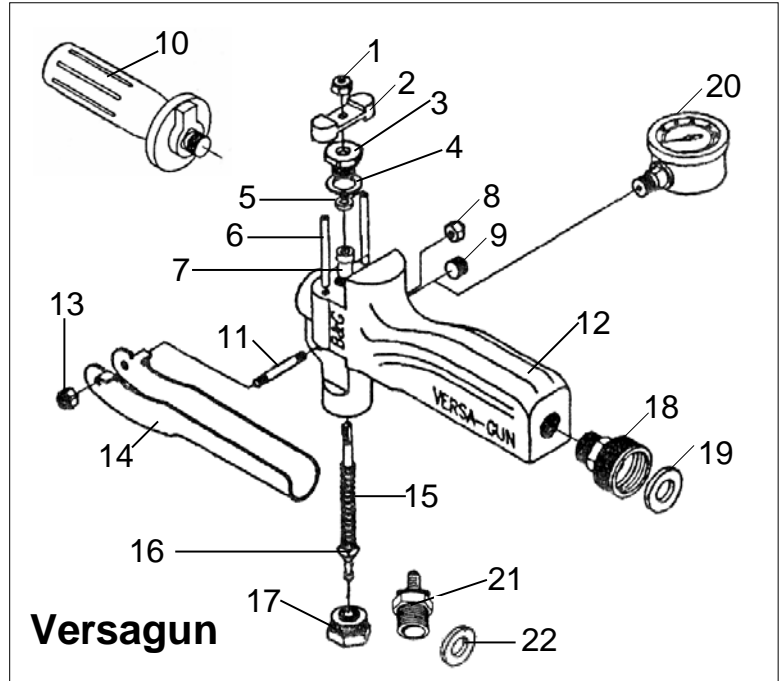

Versagun Valve – 700 Series

#	Order #	Description
Valve	11007406	Valve assembly
1	22067514	Locknut
2	22067513	Actuator block
3	22067511	Packing screw
4	22067517	Sealing washer
5	22067510	Packing gland
6	22067512	Actuator pin
7	22067509	Spring spacer
8	22067514	Locknut
9	22071285	Pipe plug 1/8" NPT
10	22067506	Versagun handle
11	22067516	Trigger pin
12	22067505	Versagun body
13	22067514	Locknut
14	22067515	Versagun trigger
15	22024410	Shutoff spring
16	22067507	Shutoff stem
17	22067503	Adapter 1/2
18	22067526	Hose fitting
19	22067527	Hose fitting washer
20	22070725	0-160 psi gauge
21	22067518	Adapter
22	95144402	Threaded washer
Kit	22067554	Valve Rebuild Kit (includes 1, 4, 17)

Versatool Valve – 700 Series

#	Part	Order #	Description
Valve	-----	11007407	Valve assembly
1	1544	22071644	Valve body
2	VT-618	22059700	Spring rod
3	1-1964	33000090	O-Ring
4	VT-619	22059800	Valve rod
5	VT-621A	22060000	Seat gasket
6	VT-622A	22060100	Seat gasket holder
7	VT-611	22059000	Valve trigger
8	TN-45	22040500	Hex nut
9	1138	22071038	Spacer
10	VT-609	22058800	Trigger pin
11	TN-45	22040500	Hex nut
12	VT-612	22059100	Rod screw
13	VT-615	22059400	Trigger lock
14	VT-616	22059500	Trigger lock spring
15	VT-617	22059600	Trigger lock screw
16	-----	22067518	Adapter
17	-----	95144402	Threaded washer
Kit	-----	22067554	Valve Rebuild Kit (includes 1, 4, 17)